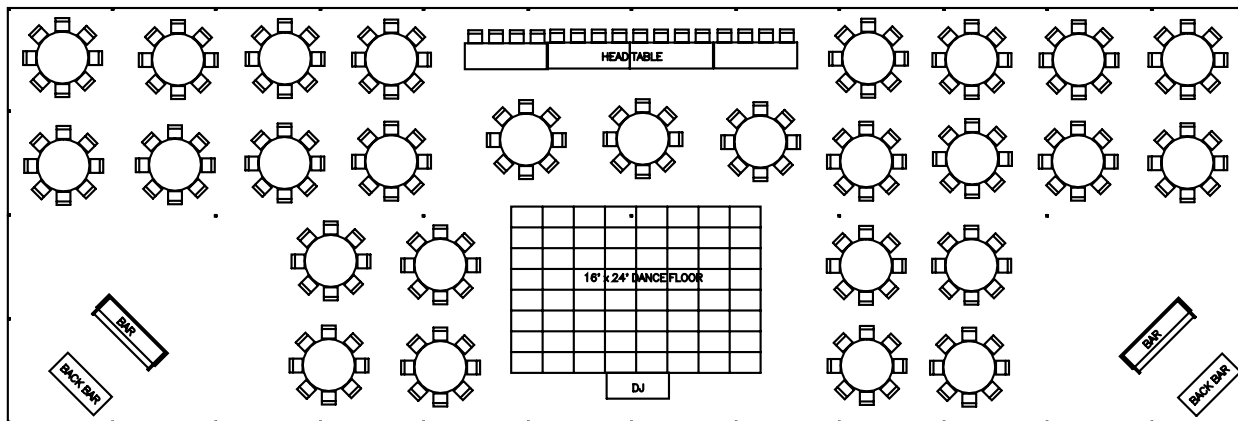

SAMPLE 40'x120' POLE TENT

232 SEATS

0 10 20
Feet